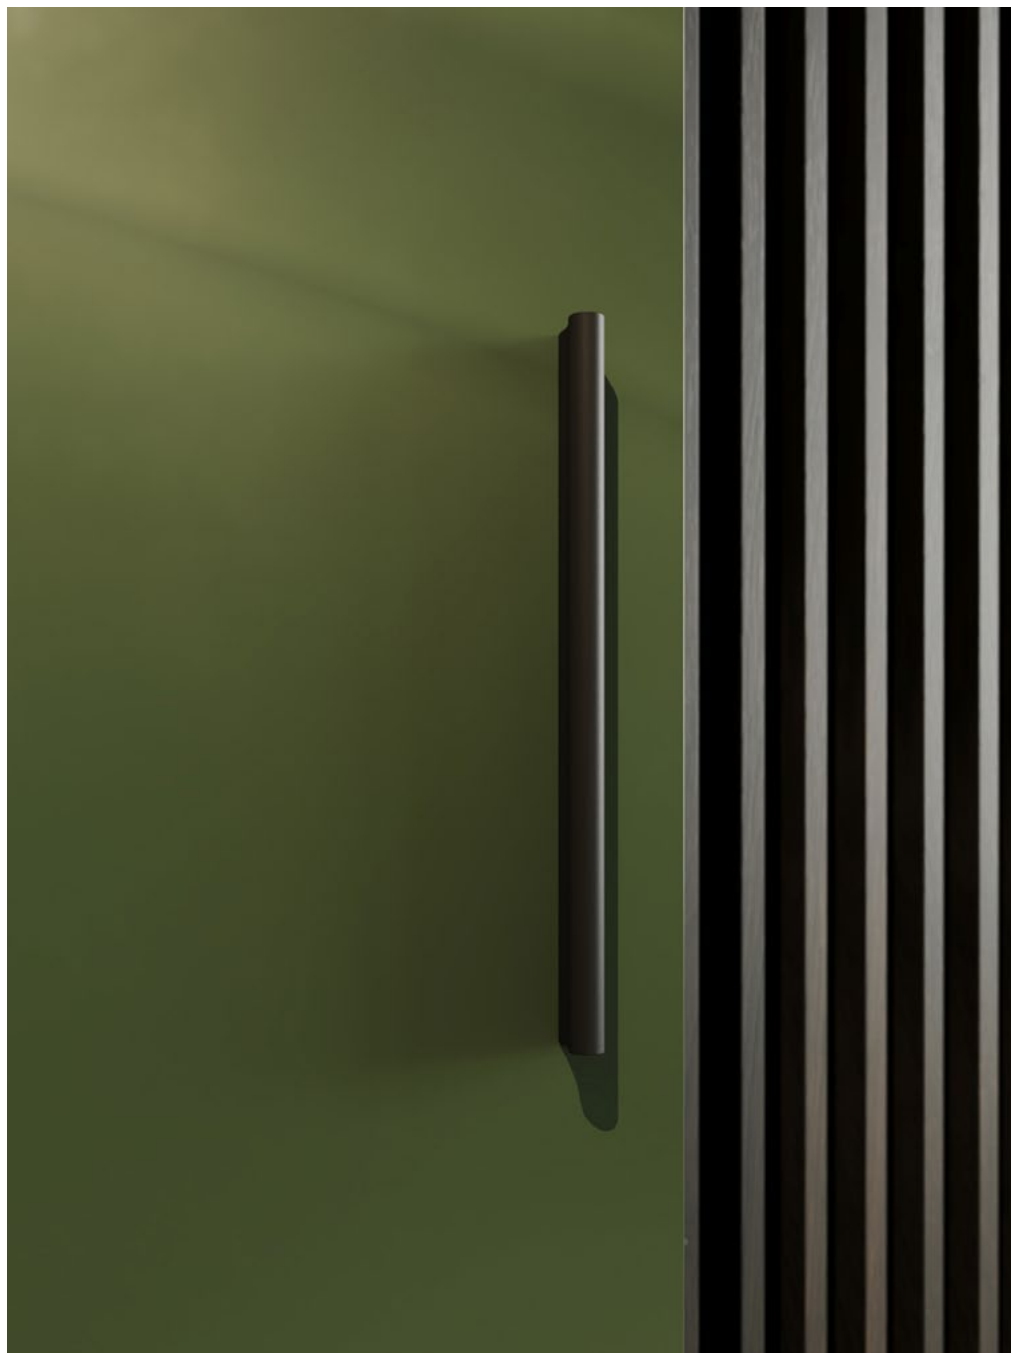

Elegantní dveře SPIRIT | PREMIUM s decentním prosklením pustí do interiéru světlo a současně v něm zachovají intimní atmosféru. Jejich unikátnost podtrhuje systém bezrámového uchycení skleněné výplně. Použité kalené sklo představuje nejen nosný, ale také estetický prvek celých dveří.

Elegant SPIRIT | PREMIUM doors with subtle glazing let light into the interior while maintaining an intimate atmosphere. Their individuality is underlined by the frameless fastening system of the glass pane. The tempered glass used is not only a load-bearing but also an aesthetic element of the entire door.

NEJKVALITNĚJŠÍ NA ČESKÉM TRHU.