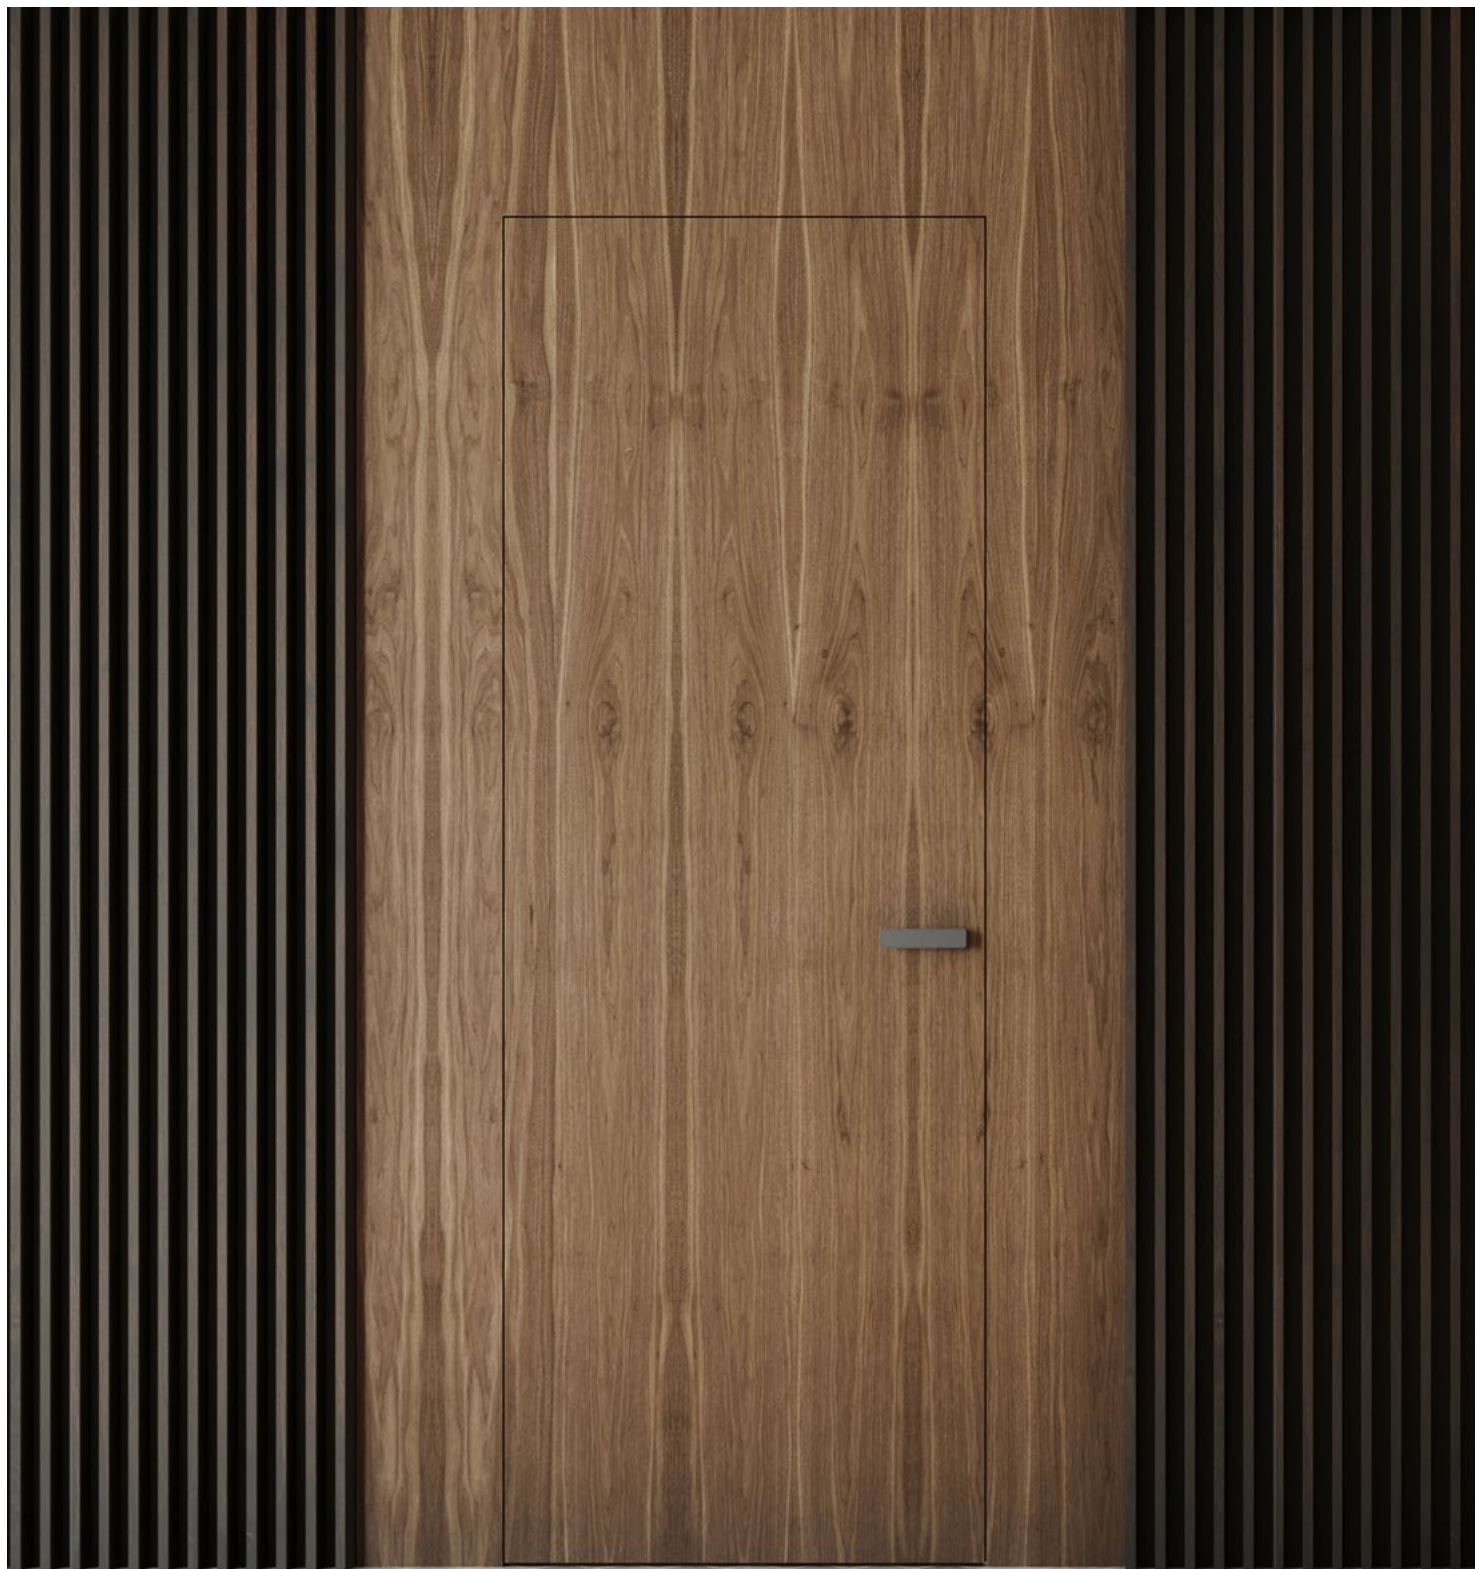

Model SPACE | PREMIUM je v prémiové řadě rozšířen o usazení dveří do obkladu, kdy kresba dřeva a její struktura přímo navazuje z dveřního křídla na obklad stěny. Tím je zaručen luxusní a ničím nerušený vzhled.

The SPACE | PREMIUM model has been extended in the premium range with the door being set into the panelling, where the wood pattern and its structure is directly linked from the door leaf to the wall panels. This guarantees a luxurious and undisturbed appearance.